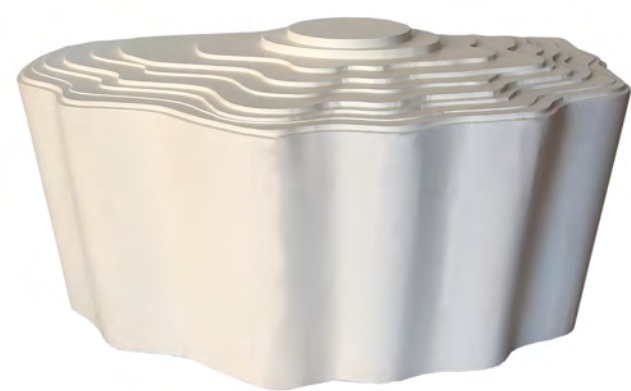

FCT083

Decorative light
90w x 60h x 120L
QTY 1