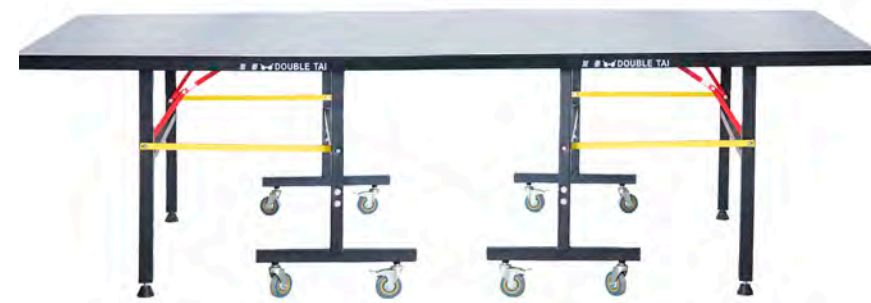

14.

SPORTS LOUNGE ACCESSORIES

INVENTORY STOCK