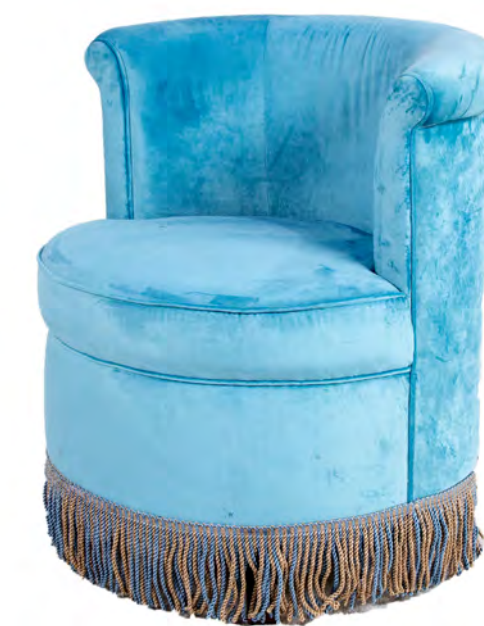

FSC36

Single Sofa
72w x 78h x 74L
QTY 355