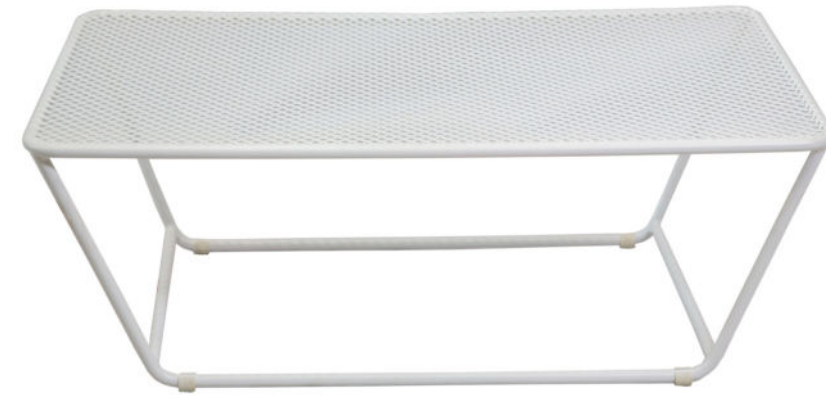

FCT062

Table
50w x 30h x 85L
QTY 1